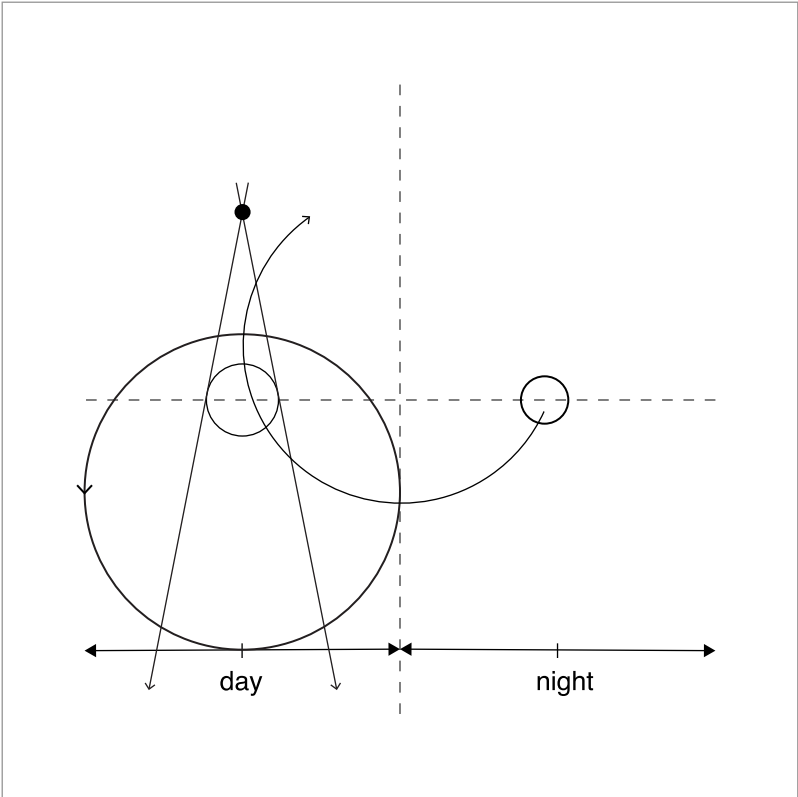

Y1U2 - MAGCD, CSM
Antreas Panagi - 100 Screengrabs

arrow

2
up, rise

3
down, disapproval, decrease

7
two arrows facing each other

stage 1 > stage 2 > stage 3

17
one point to various other points

100
wavy arrow consisting of stages